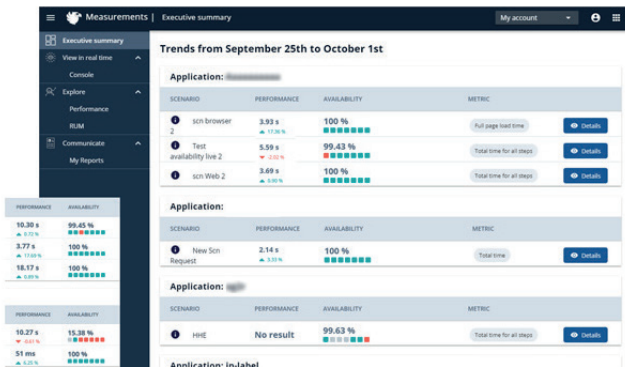

The benefits of Ekara Web

A real-time view of the experience of your web users around the world

Objective, undisputable measurements shared by business and IT

Precise identification of the root causes of application incidents

A non-intrusive solution able to measure even outsourced systems

A hybrid solution (RUM and Robot)

The most recent innovations (Google Web Vitals, latest browsers, artificial intelligence, and more)

Synthetic monitoring to anticipate service degradations

Robots run actual user journeys on your applications with a view to building and tracking service level agreements (XLAs/SLAs) between business management and IT management, in addition to agreements with their providers.