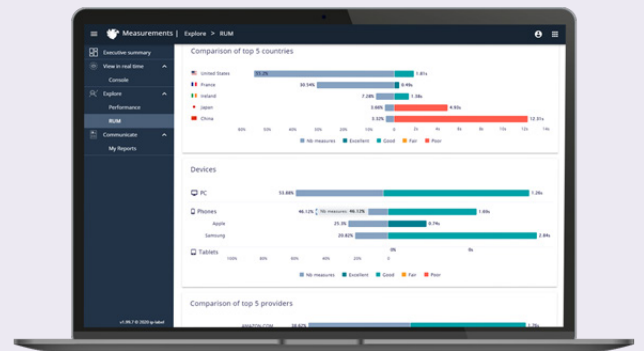

Ekara Web, the perfect combination of RUM and Robot monitoring

Ekara Web

Ekara Mobile

Ekara Business Apps

Ekara API

Ekara Dataviz

Ekara Studio

Ekara Platform

Ekara by ip-label: Customers in 25+ countries. 10 billion data items analyzed daily. A global measurement network. Certified ISO 9001:2015. A network of certified partners. A trusted third party.

sales@ip-label.com

+33 (0)1 77 49 53 00

ekara.ip-label.com